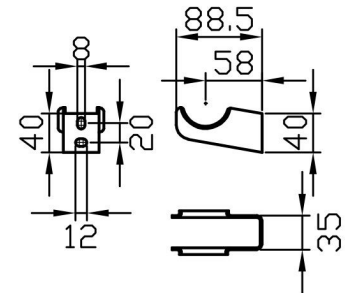

Imperia 2 Column Horizontal 450 x 1460mm. Painted

Technical Drawing

Unit: mm

Eastbrook 

Eastbrook Road, Gloucester GL4 3DB

Technical Helpline : 01452 317890

Mon - Fri / 8am - 5pm

Email : technical@eastbrookco.com