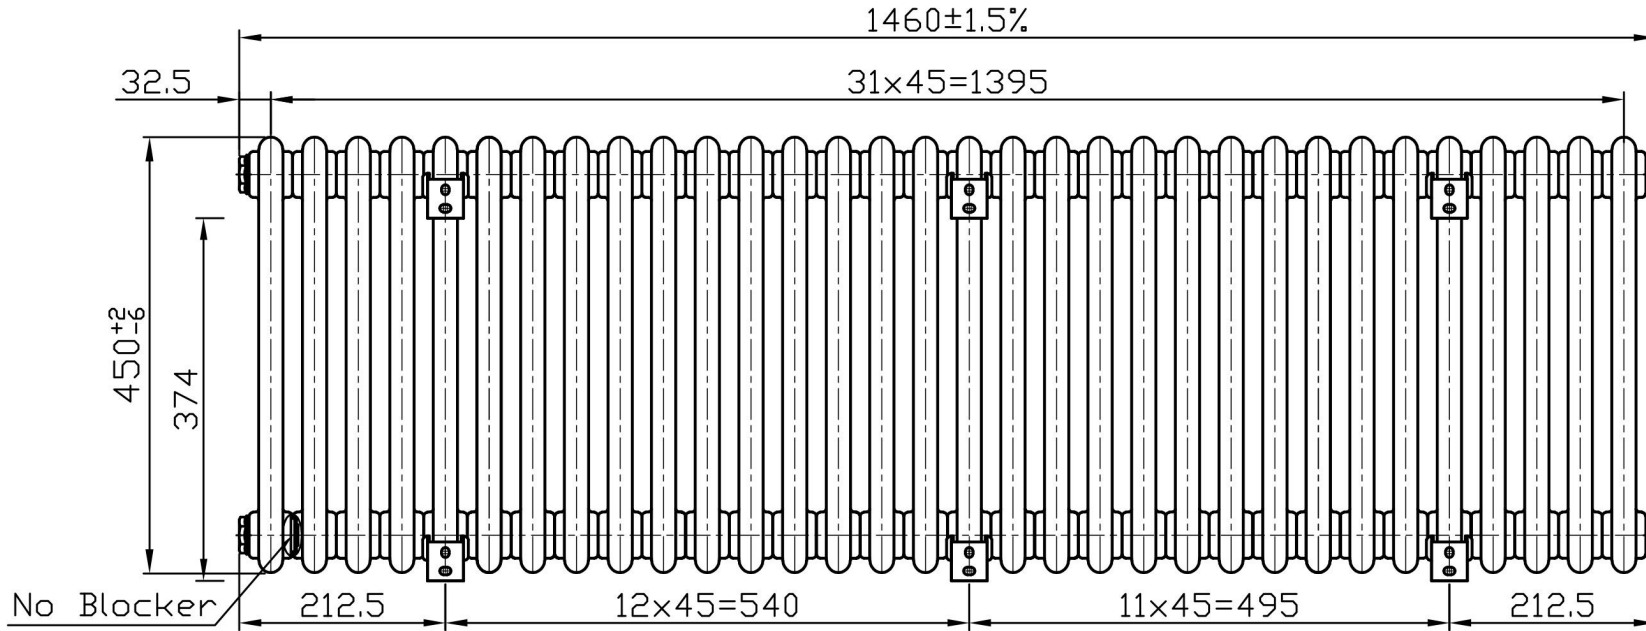

Imperia 2 Column Horizontal 450 x 1460mm. Painted

Technical Drawing

Unit: mm

Eastbrook 

Eastbrook Road, Gloucester GL4 3DB

Technical Helpline : 01452 317890

Mon - Fri / 8am - 5pm

Email : technical@eastbrookco.com