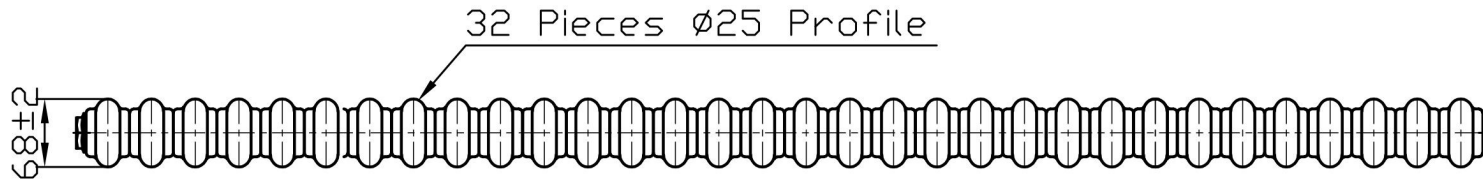

Imperia 2 Column Horizontal 450 x 1460mm. Painted

Technical Drawing

Unit: mm

Eastbrook 

Eastbrook Road, Gloucester GL4 3DB

Technical Helpline : 01452 317890

Mon - Fri / 8am - 5pm

Email : technical@eastbrookco.com