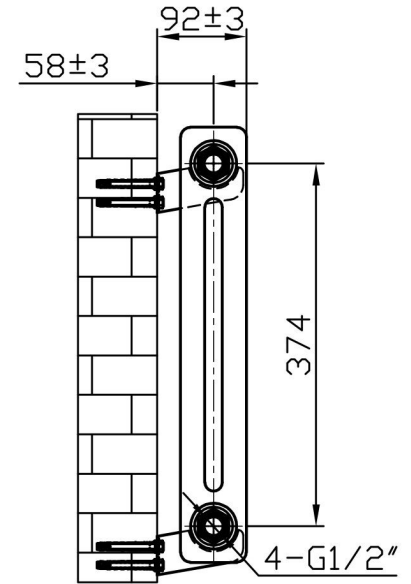

Imperia 2 Column Horizontal 450 x 1460mm. Painted

Technical Drawing

Unit: mm

Eastbrook 

Eastbrook Road, Gloucester GL4 3DB

Technical Helpline : 01452 317890

Mon - Fri / 8am - 5pm

Email : technical@eastbrookco.com